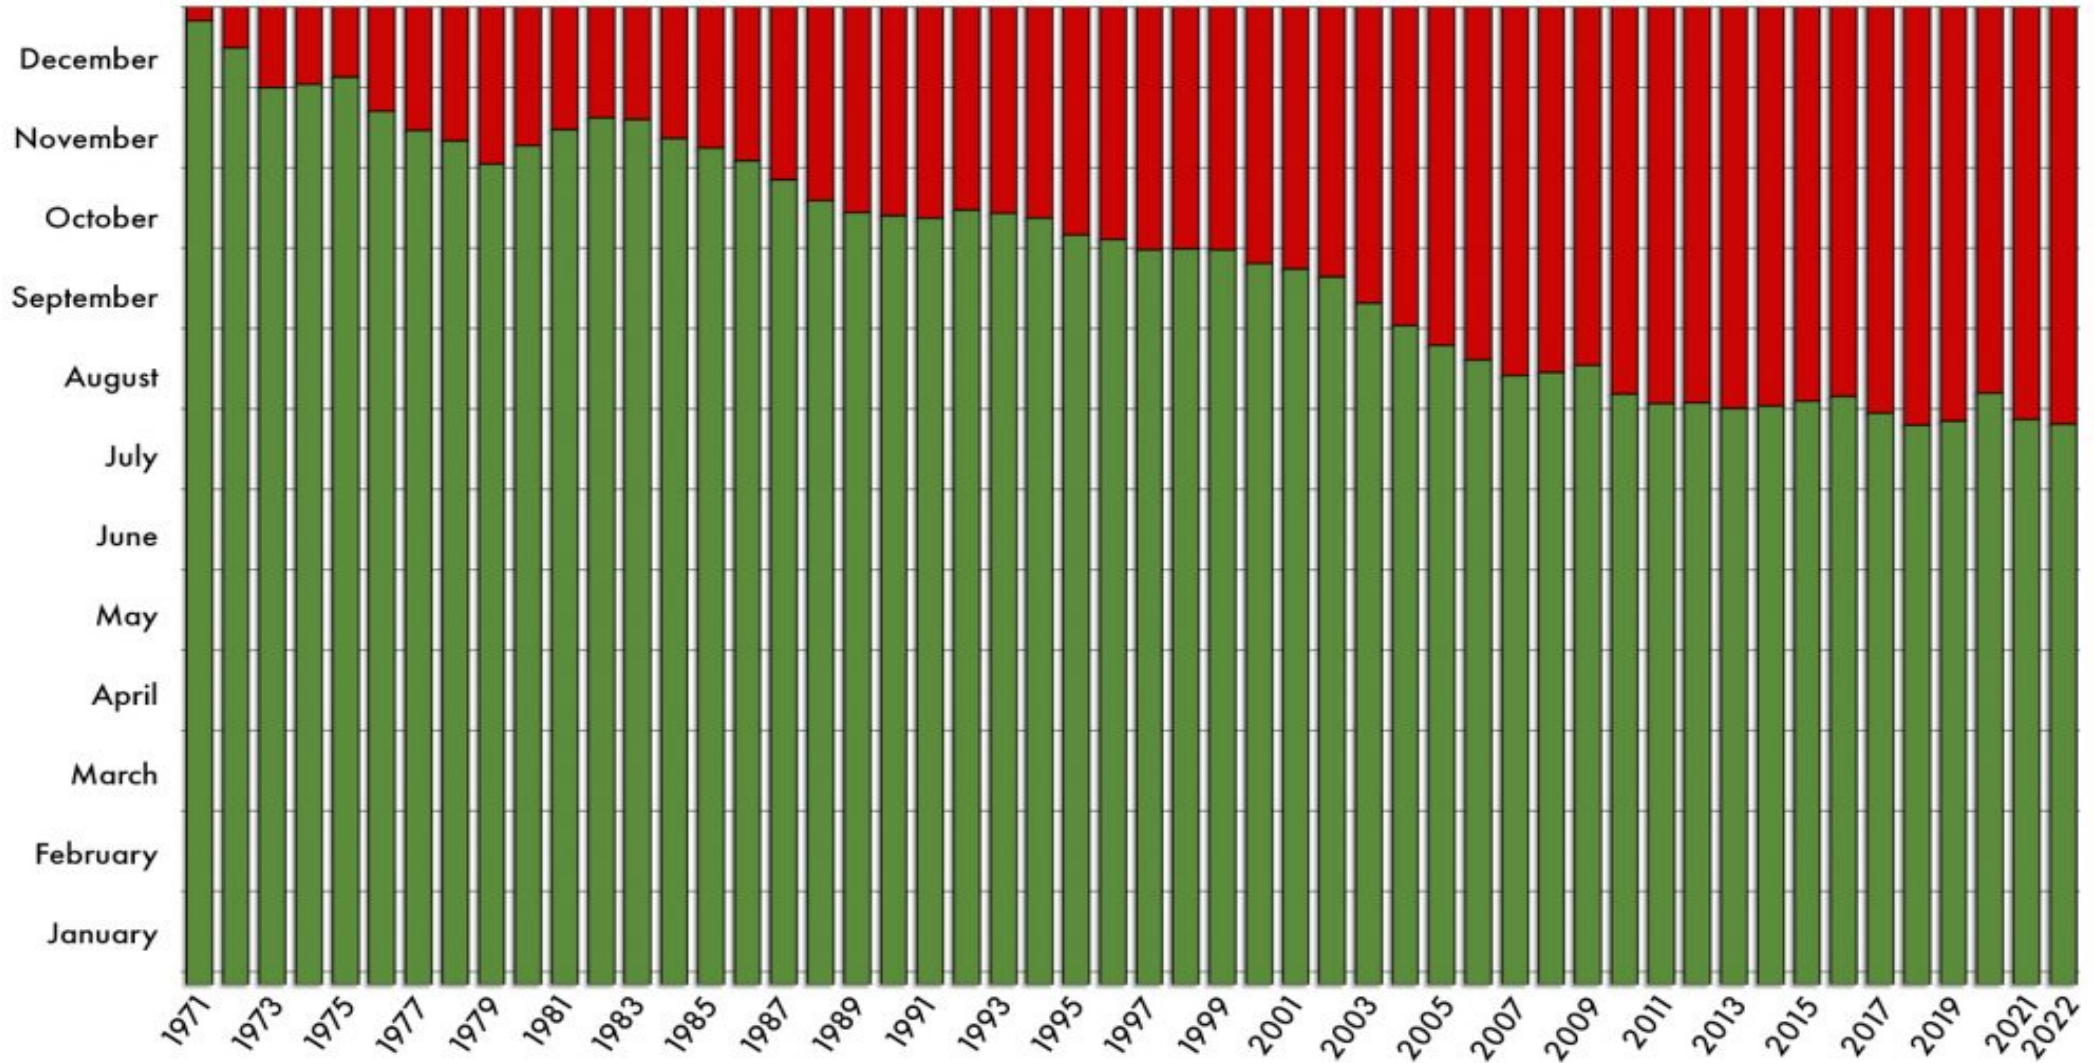

1 Earth

Earth Overshoot Day

1971 - 2022

1.75 Earths

Source: National Footprint and Biocapacity Accounts 2022 Edition
data.footprintnetwork.org